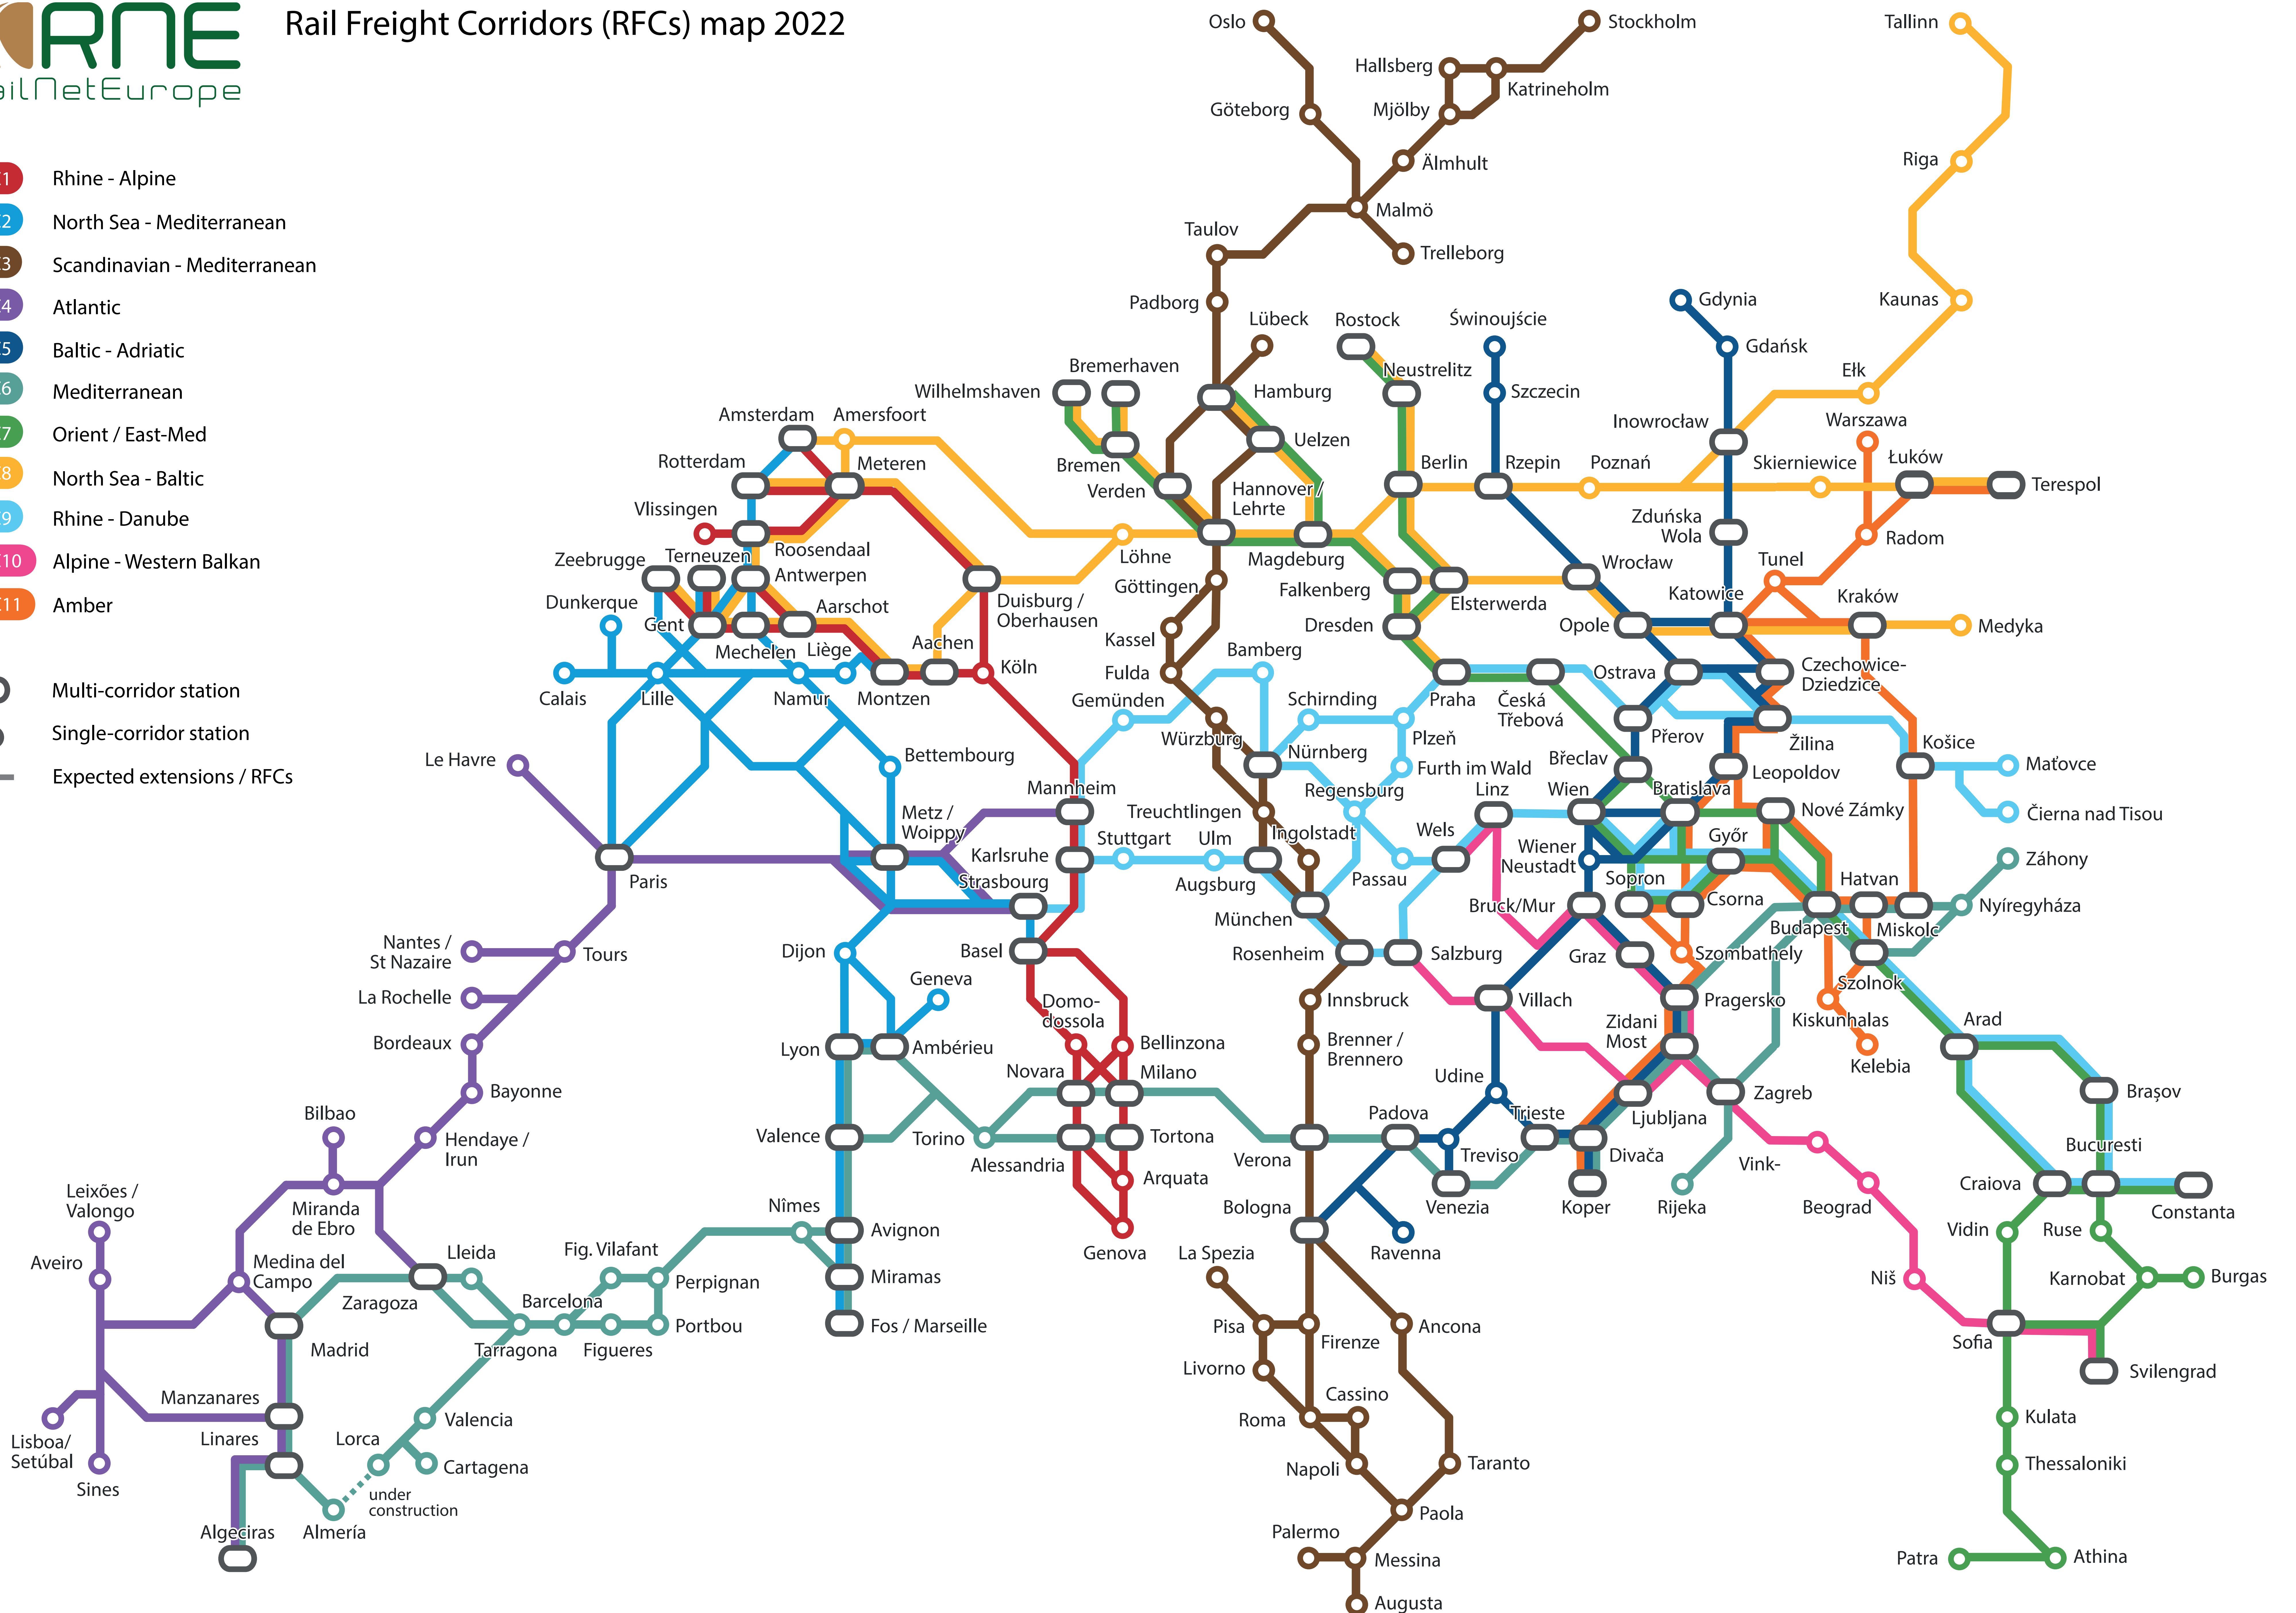

- RFC1 Rhine - Alpine
- RFC2 North Sea - Mediterranean
- RFC3 Scandinavian - Mediterranean
- RFC4 Atlantic
- RFC5 Baltic - Adriatic
- RFC6 Mediterranean
- RFC7 Orient / East-Med
- RFC8 North Sea - Baltic
- RFC9 Rhine - Danube
- RFC10 Alpine - Western Balkan
- RFC11 Amber

- Multi-corridor station
- Single-corridor station
- - - Expected extensions / RFCs

Any use without modifications of this map in electronic or printed publications is permitted with the explicit reference to RNE as the author and holder of the copyright. This map does not include all RFC routes. For further details, please refer to the individual RFCs' websites or the Customer Information Platform.